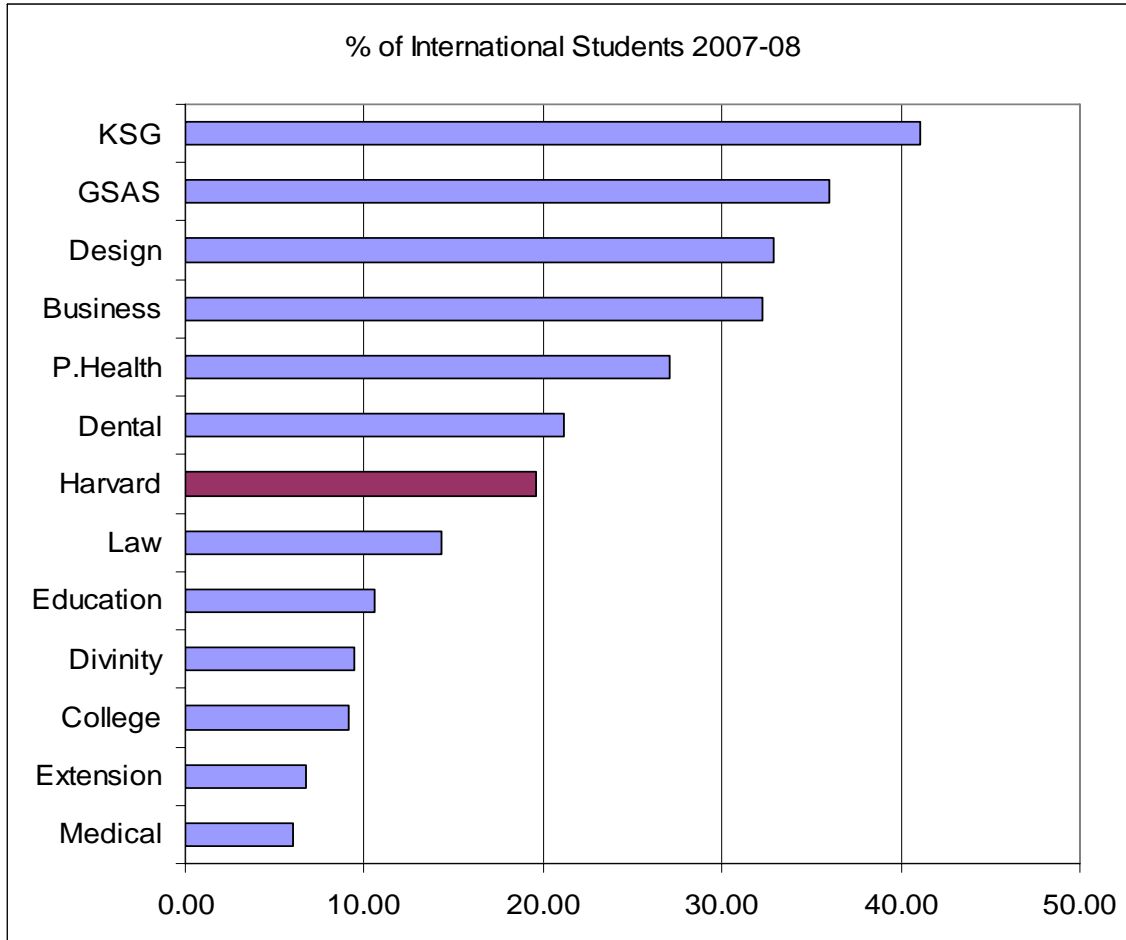

Rank of Harvard Schools according to the percentage of International Students over total school enrollment for the year 2007-08

School Rank	Medical	Extension	College	Divinity	Education	Law	Harvard	Dental	P.Health	Business	Design	GSAS	KSG
% of Internationals	6.06	6.71	9.10	9.49	10.61	14.29	19.64	21.15	27.10	32.25	32.89	35.99	41.08

Rank of Harvard Schools according to the number of International Students for the year 2007-08

School Rank	Divinity	Dental	Medical	Extension	Education	Design	P.Health	Law	KSG	Business	College	GSAS
International Students	43	44	49	76	96	198	216	281	382	598	605	1,325