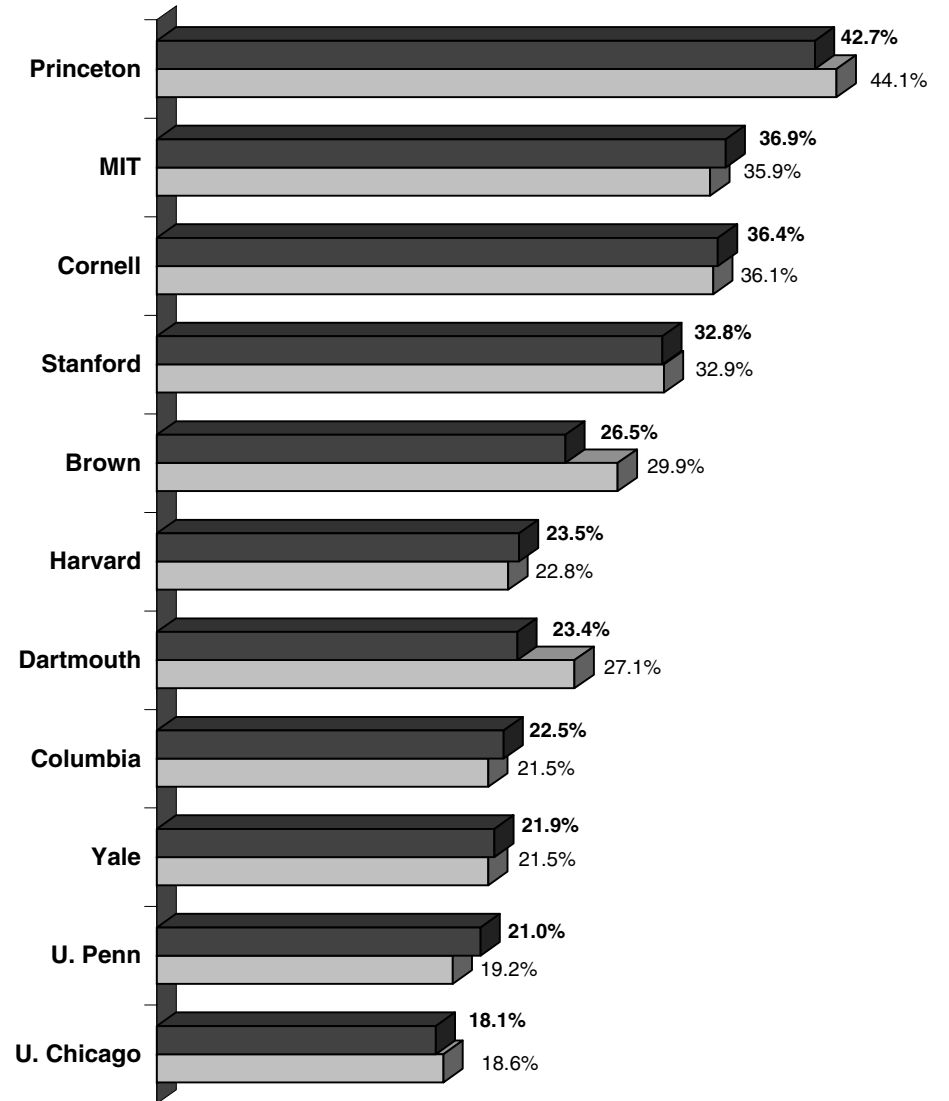

Int'l Grad and Professionals as a % of All Grad and Professionals
Fall 2005 and Fall 2004

■ International Grad & Prof as % of Total Enrollment - Fall '05
□ International Grad & Prof as % of Total Enrollment - Fall '04