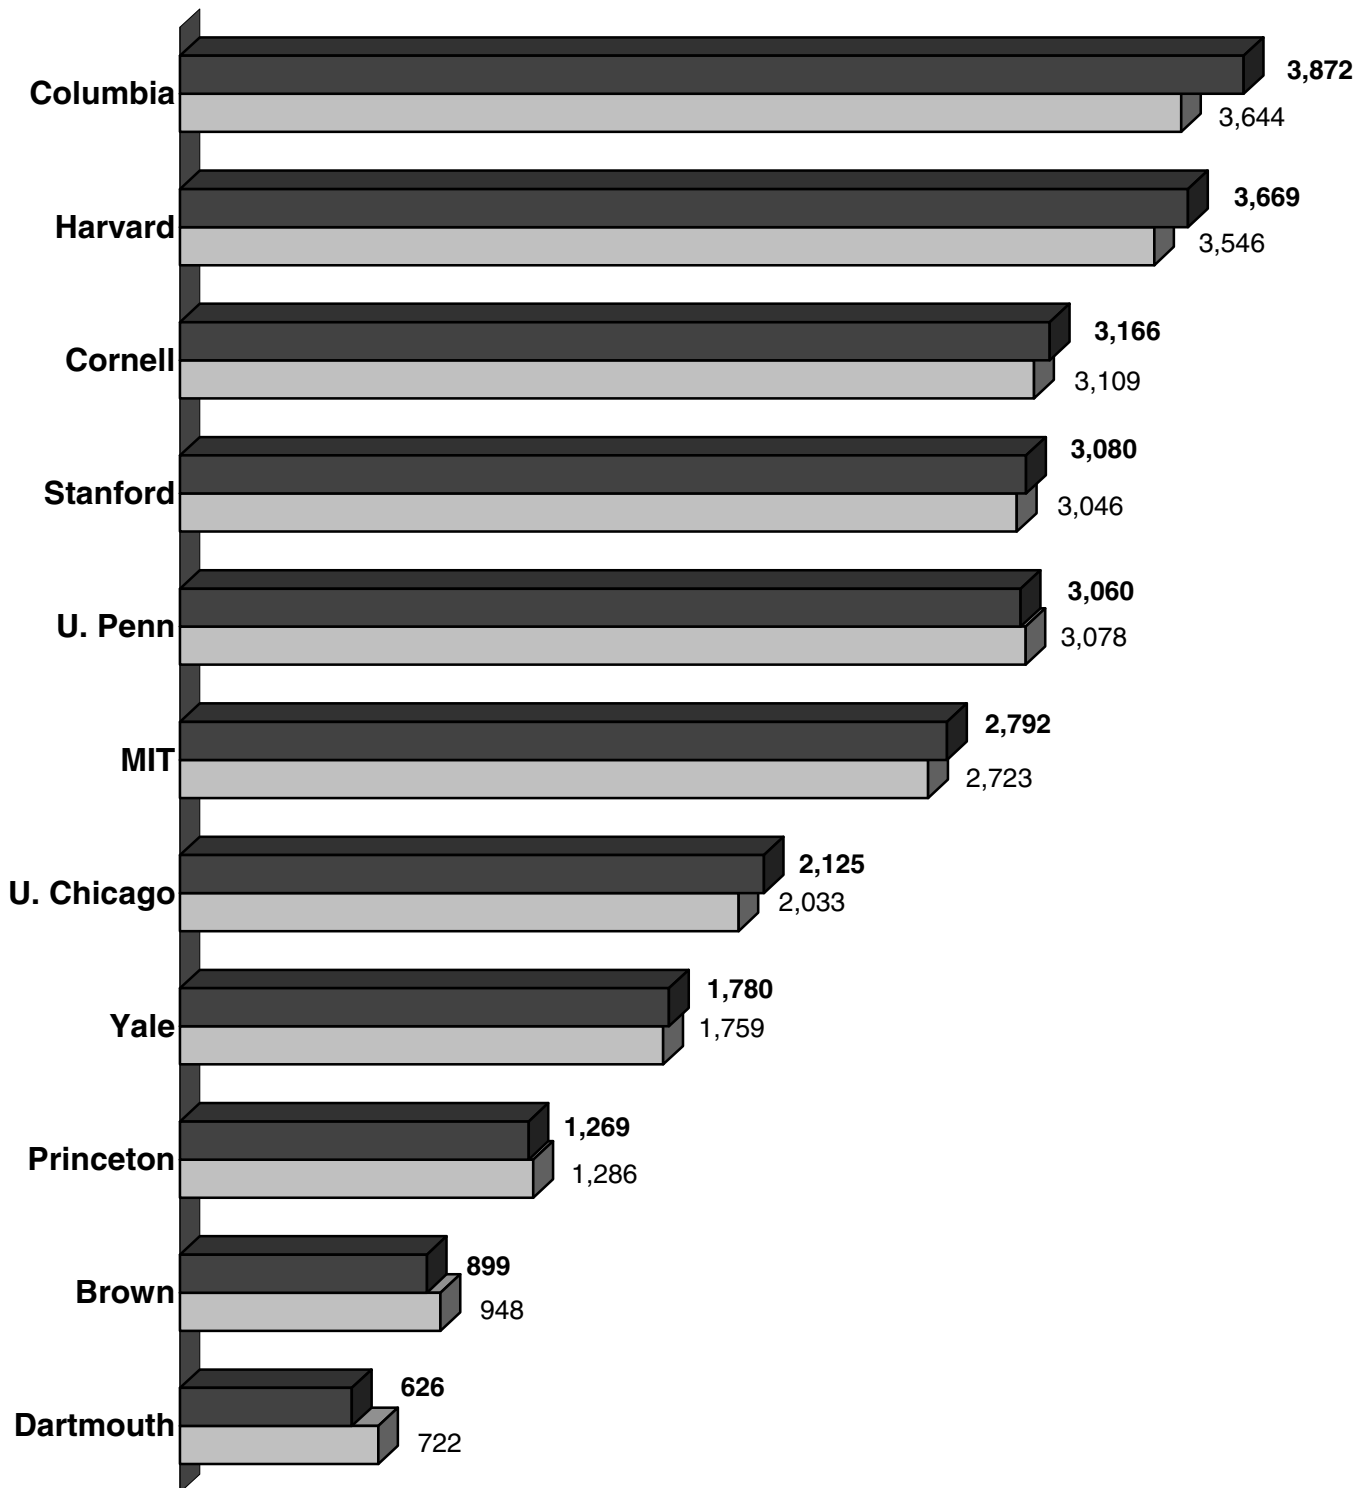

Fall 2005 International Population

Brown University

Columbia University

Cornell University

Dartmouth College

Harvard University

Massachusetts Institute of Technology

Princeton University

Stanford University

University of Chicago

University of Pennsylvania

Yale University

Compiled by
Columbia University
International Students and Scholars Office
March 2006

Total International Student Enrollment

Fall 2005 and Fall 2004

■ Total International Enrollment - Fall '05
□ Total International Enrollment - Fall '04

International Students as Percentage of All Students

Fall 2005 and Fall 2004

International as % of Total Enrollment - Fall '05
 International as % of Total Enrollment - Fall '04

International Undergraduate Enrollment
Fall 2005 and Fall 2004

■ International Undergraduate Enrollment - Fall '05
□ International Undergraduate Enrollment - Fall '04

Int'l Undergraduates as a % of All Undergraduates
Fall 2005 and Fall 2004