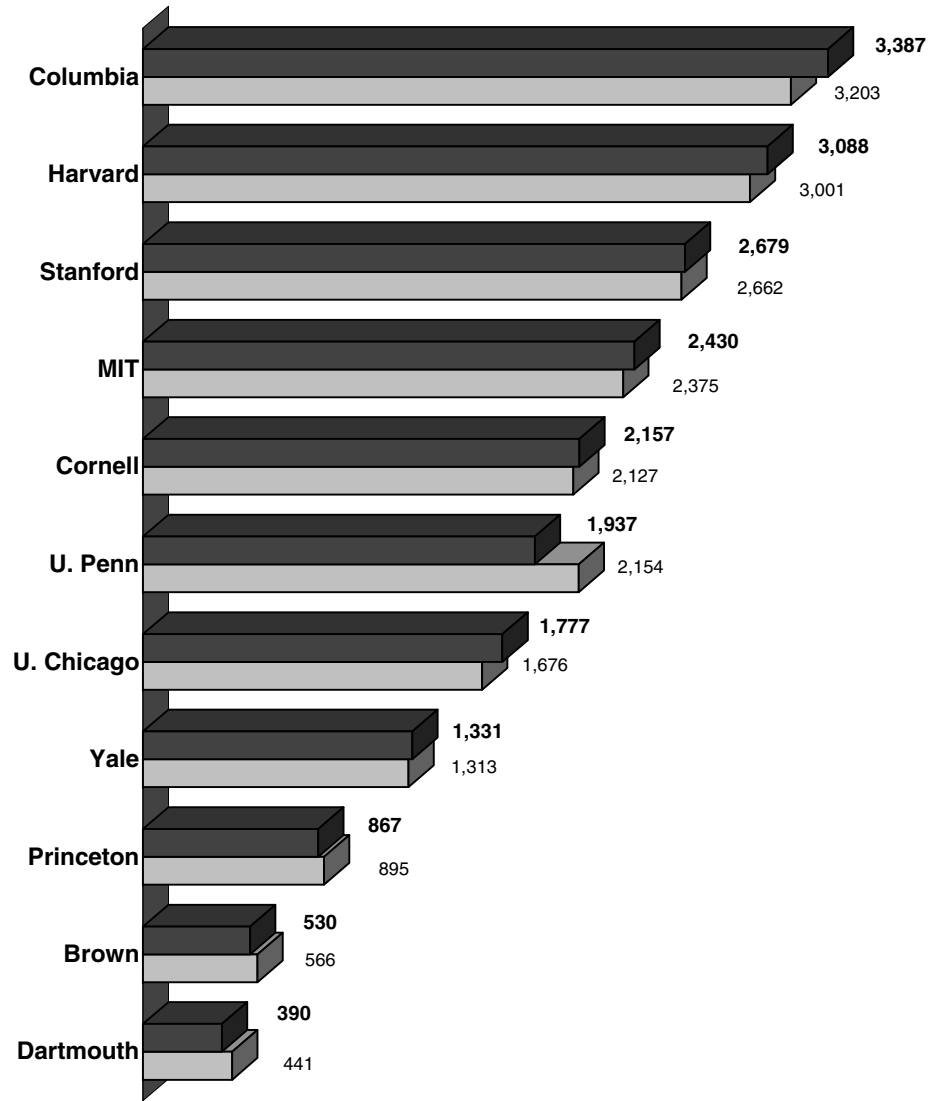

Fall 2005 and Fall 2004

■ Total International Enrollment - Fall '05
□ Total International Enrollment - Fall '04

International Students as Percentage of All Students

Fall 2005 and Fall 2004

International as % of Total Enrollment - Fall '05
 International as % of Total Enrollment - Fall '04

International Undergraduate Enrollment
Fall 2005 and Fall 2004

■ International Undergraduate Enrollment - Fall '05
□ International Undergraduate Enrollment - Fall '04

Int'l Undergraduates as a % of All Undergraduates
Fall 2005 and Fall 2004

■ International Undergrads as % of Total Enrollment - Fall '05
□ International Undergrads as % of Total Enrollment - Fall '04

Int'l Grad and Professional Student Enrollment
Fall 2005 and Fall 2004

■ International Grad & Prof Enrollment - Fall '05
□ International Grad & Prof Enrollment - Fall '04