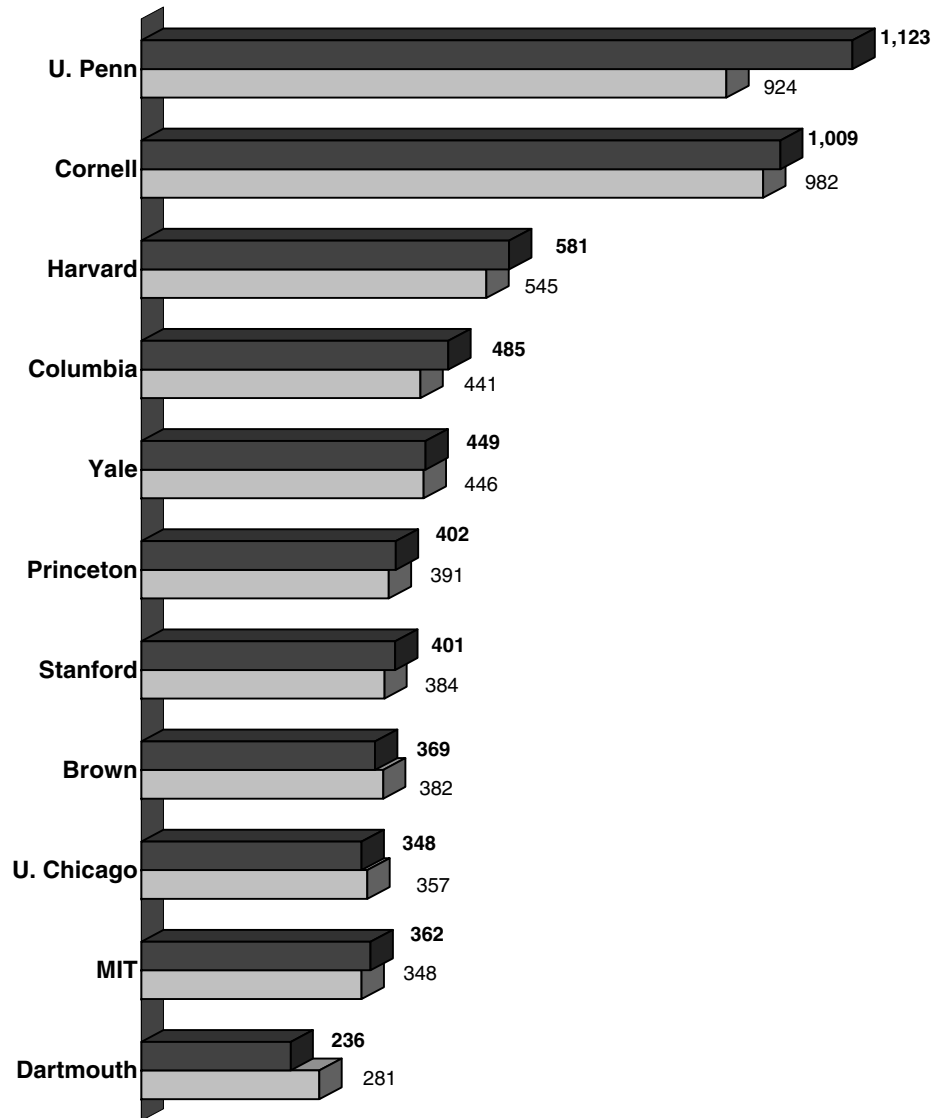

Fall 2005 International Population

Brown University

Columbia University

Cornell University

Dartmouth College

Harvard University

Massachusetts Institute of Technology

Princeton University

Stanford University

University of Chicago

University of Pennsylvania

Yale University

Compiled by
Columbia University
International Students and Scholars Office
March 2006

Total International Student Enrollment

Fall 2005 and Fall 2004

■ Total International Enrollment - Fall '05
□ Total International Enrollment - Fall '04

International Students as Percentage of All Students

Fall 2005 and Fall 2004

International as % of Total Enrollment - Fall '05
 International as % of Total Enrollment - Fall '04

International Undergraduate Enrollment
Fall 2005 and Fall 2004

■ International Undergraduate Enrollment - Fall '05
□ International Undergraduate Enrollment - Fall '04

Int'l Undergraduates as a % of All Undergraduates
Fall 2005 and Fall 2004