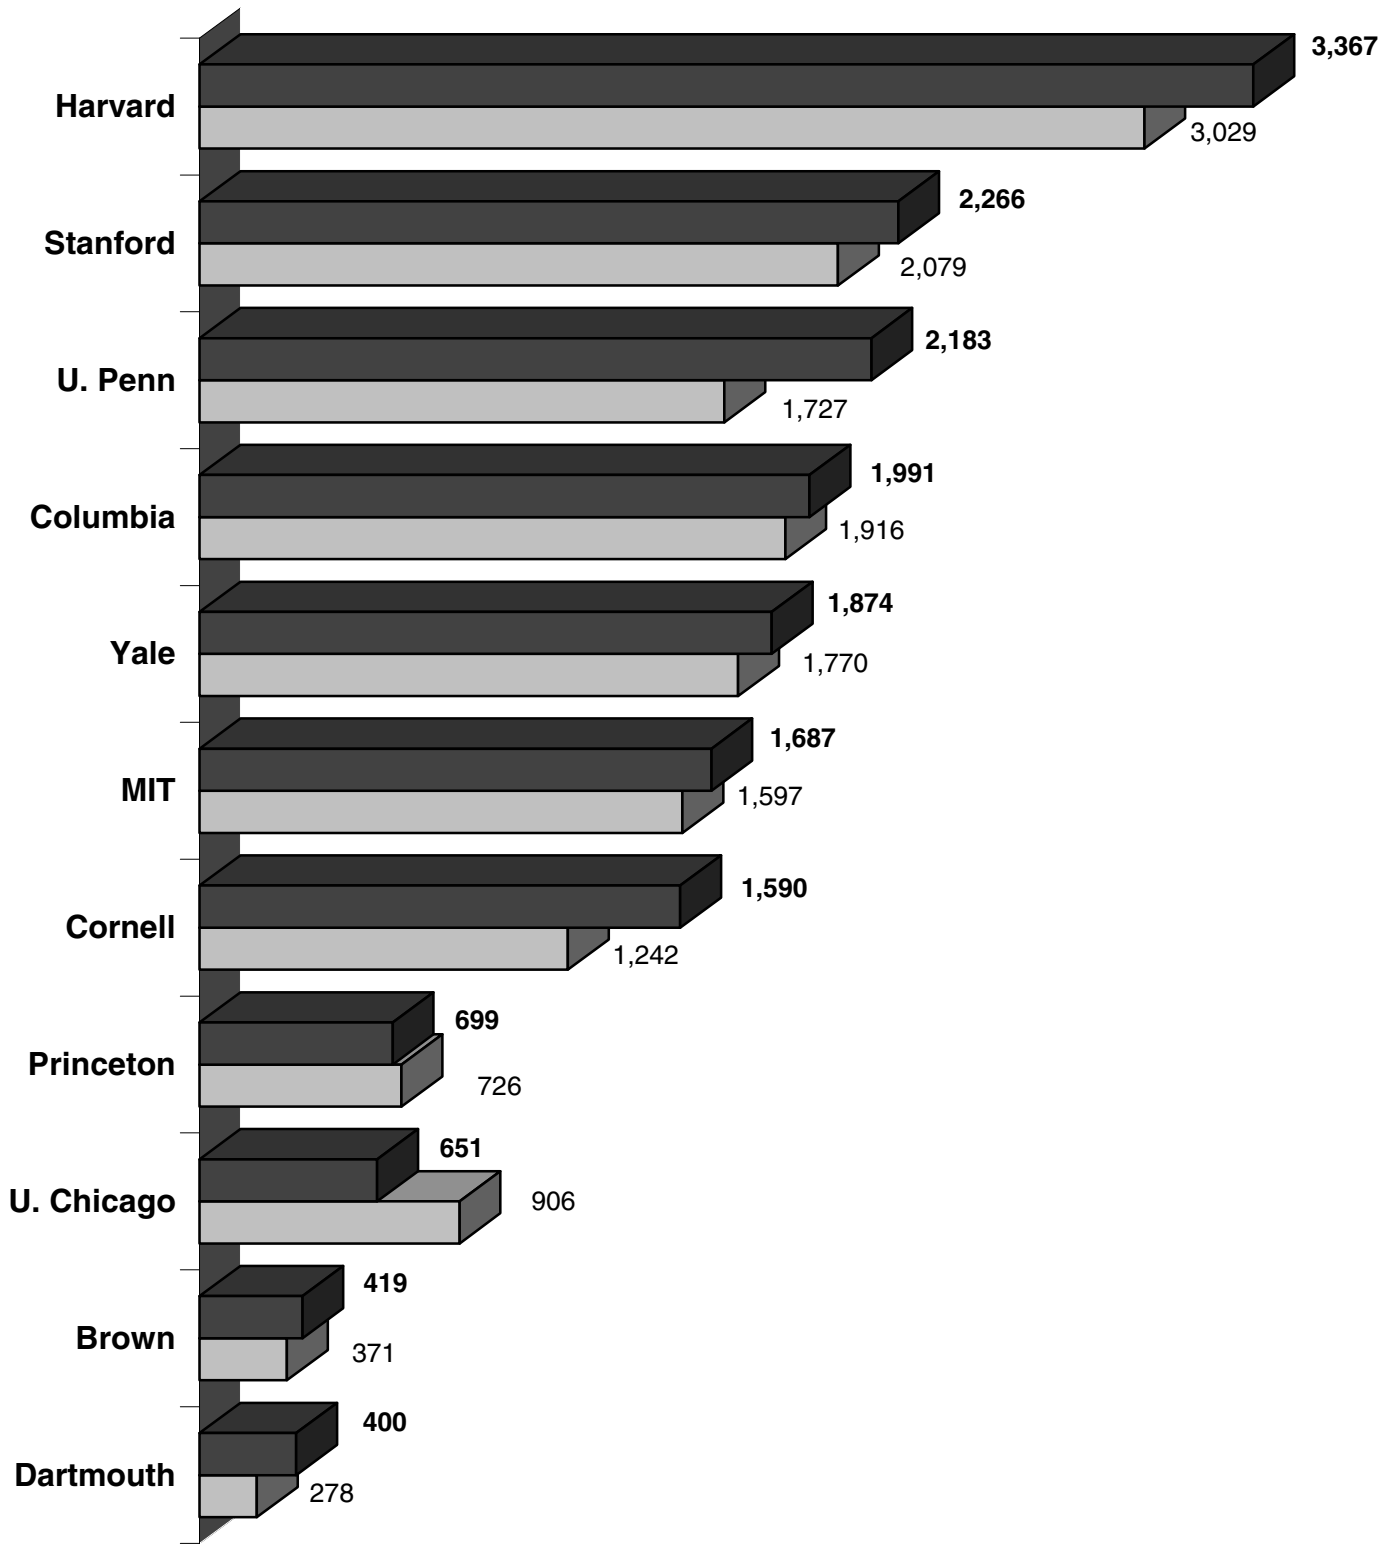

International Undergraduate Enrollment
Fall 2005 and Fall 2004

■ International Undergraduate Enrollment - Fall '05
□ International Undergraduate Enrollment - Fall '04

Int'l Undergraduates as a % of All Undergraduates
Fall 2005 and Fall 2004

■ International Undergrads as % of Total Enrollment - Fall '05
□ International Undergrads as % of Total Enrollment - Fall '04

Int'l Grad and Professional Student Enrollment
Fall 2005 and Fall 2004

■ International Grad & Prof Enrollment - Fall '05
□ International Grad & Prof Enrollment - Fall '04

Int'l Grad and Professionals as a % of All Grad and Professionals
Fall 2005 and Fall 2004

■ International Grad & Prof as % of Total Enrollment - Fall '05
□ International Grad & Prof as % of Total Enrollment - Fall '04

International Scholars

2004-05 and 2003-04

(excluding Permanent Residents)

■ Total International Scholars 2004-05
□ Total International Scholars 2003-04