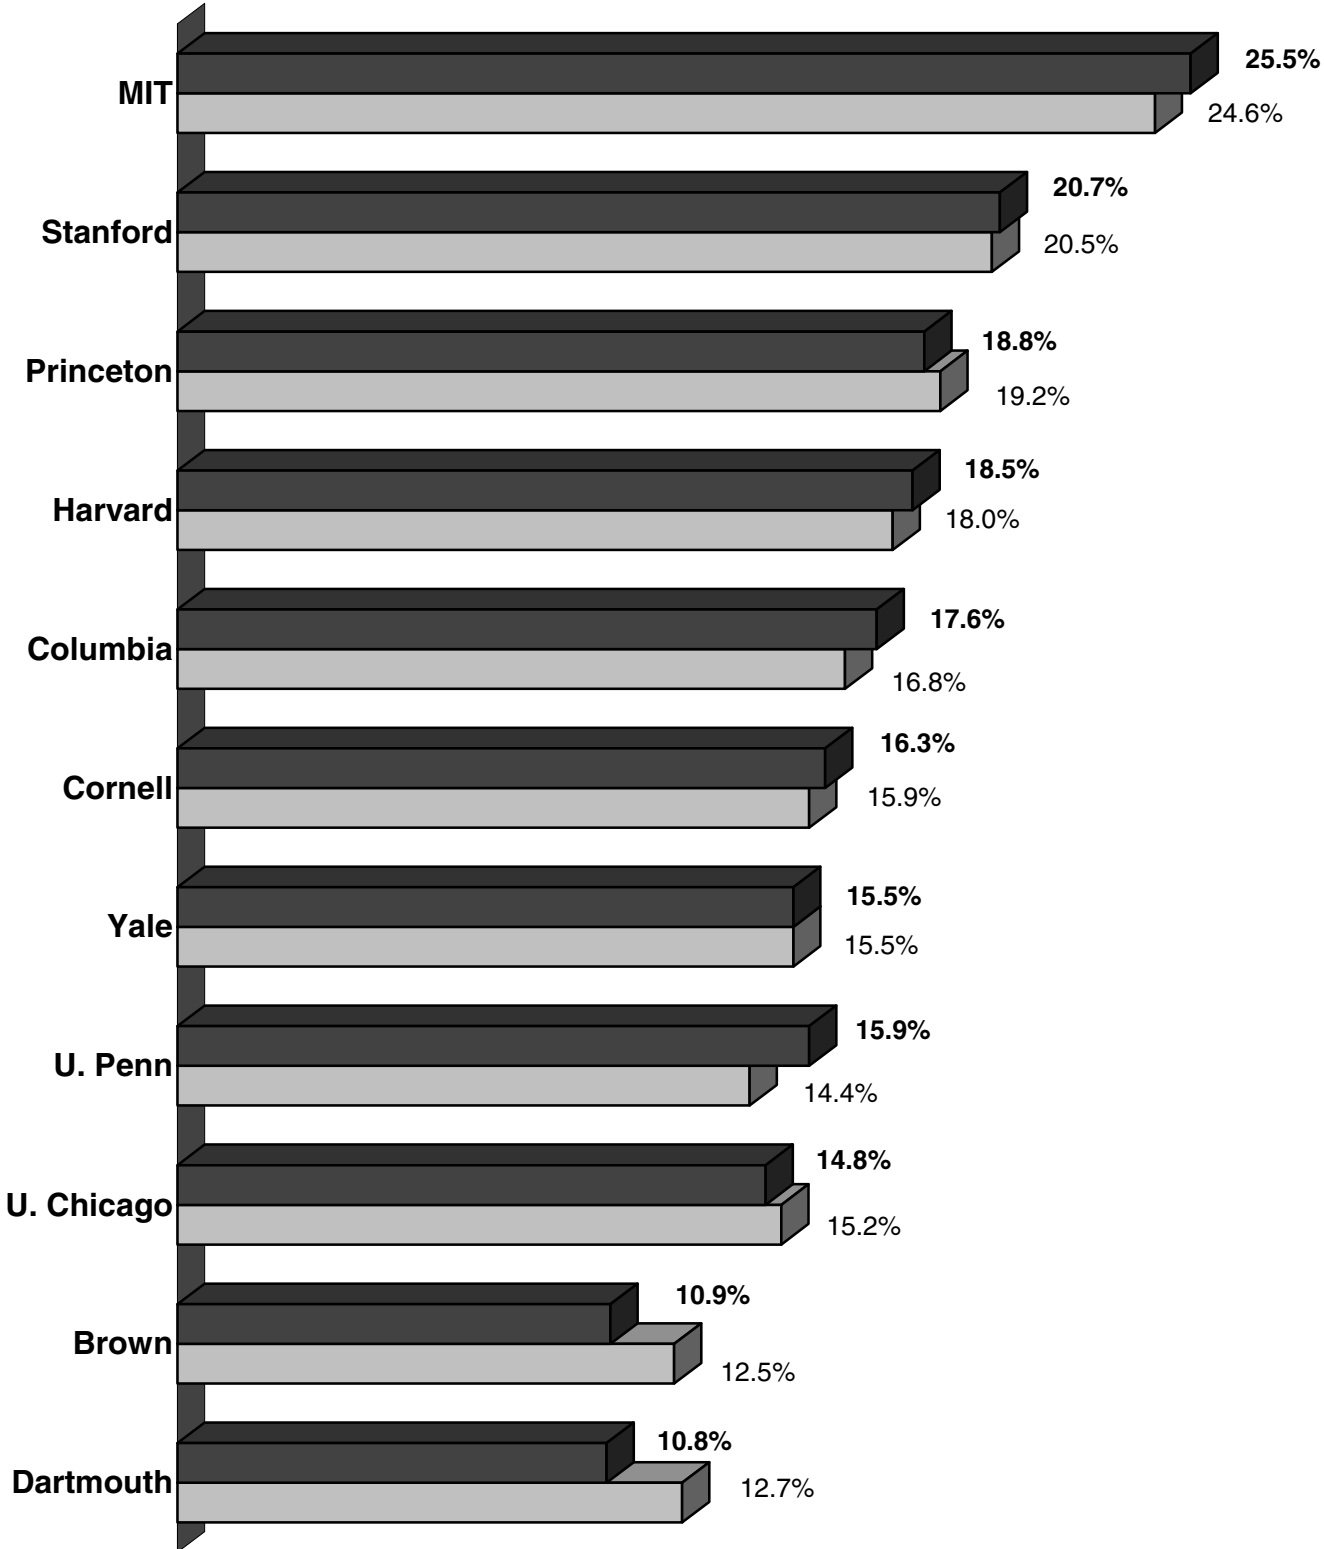

Fall 2005 International Population

Brown University

Columbia University

Cornell University

Dartmouth College

Harvard University

Massachusetts Institute of Technology

Princeton University

Stanford University

University of Chicago

University of Pennsylvania

Yale University

Compiled by
Columbia University
International Students and Scholars Office
March 2006

Total International Student Enrollment

Fall 2005 and Fall 2004

■ Total International Enrollment - Fall '05
□ Total International Enrollment - Fall '04

International Students as Percentage of All Students

Fall 2005 and Fall 2004

International as % of Total Enrollment - Fall '05
 International as % of Total Enrollment - Fall '04

International Undergraduate Enrollment
Fall 2005 and Fall 2004

■ International Undergraduate Enrollment - Fall '05
□ International Undergraduate Enrollment - Fall '04

Int'l Undergraduates as a % of All Undergraduates
Fall 2005 and Fall 2004