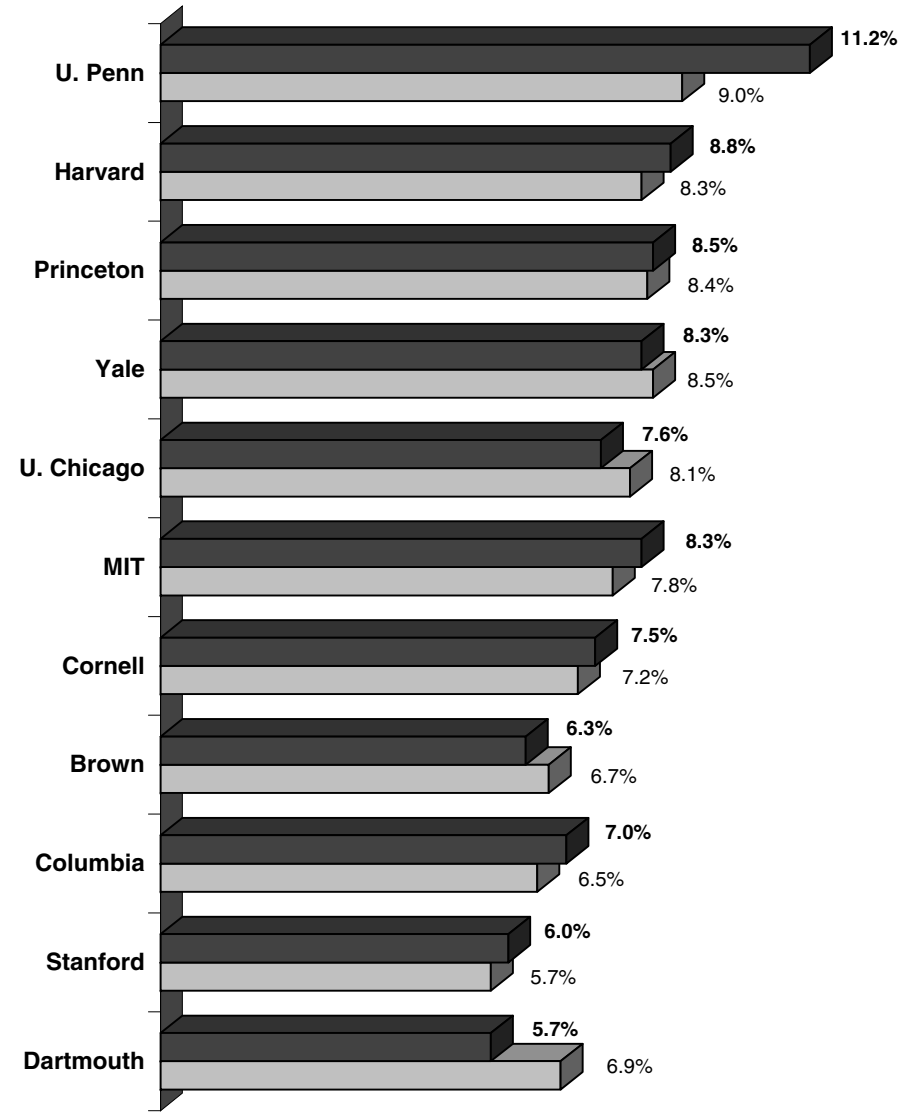

Fall 2005 International Population

Brown University

Columbia University

Cornell University

Dartmouth College

Harvard University

Massachusetts Institute of Technology

Princeton University

Stanford University

University of Chicago

University of Pennsylvania

Yale University

Compiled by
Columbia University
International Students and Scholars Office
March 2006

Total International Student Enrollment

Fall 2005 and Fall 2004

■ Total International Enrollment - Fall '05
□ Total International Enrollment - Fall '04

International Students as Percentage of All Students

Fall 2005 and Fall 2004

International as % of Total Enrollment - Fall '05
 International as % of Total Enrollment - Fall '04

International Undergraduate Enrollment
Fall 2005 and Fall 2004

■ International Undergraduate Enrollment - Fall '05
□ International Undergraduate Enrollment - Fall '04

Int'l Undergraduates as a % of All Undergraduates
Fall 2005 and Fall 2004